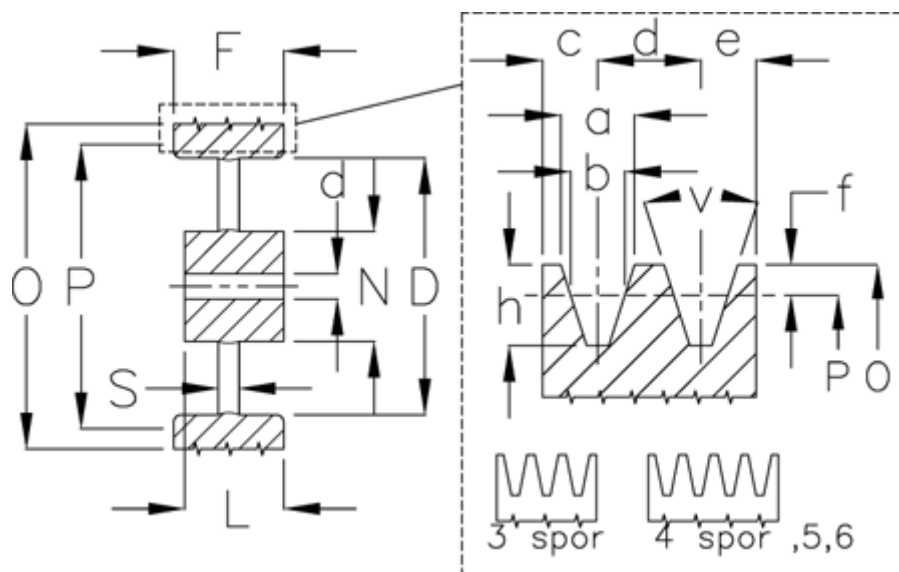

Article number: 60410130006

Description: V-belt pulley, no bore B 300/6

Measures

D	= 258	S	= 24
d	= 25	Type	= B
F	= 120.0		
L	= 80		
N	= 104		
Number of ribs	= 6		
O	= 307.0		
P	= 300		